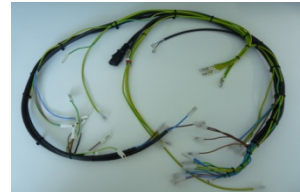

CUT AND STRIP

TINNING

LOW VOLUME PCB ASSEMBLY

Other services available:

- TWISTING
- SOLDERING
- BOX BUILD
- KITTING

Visit our Website: <http://www.klaceycables.co.uk>

Tel. +44 (0) 1903 771336 Fax. +44 (0) 1903 255411 Email. sales@klaceyables.co.uk